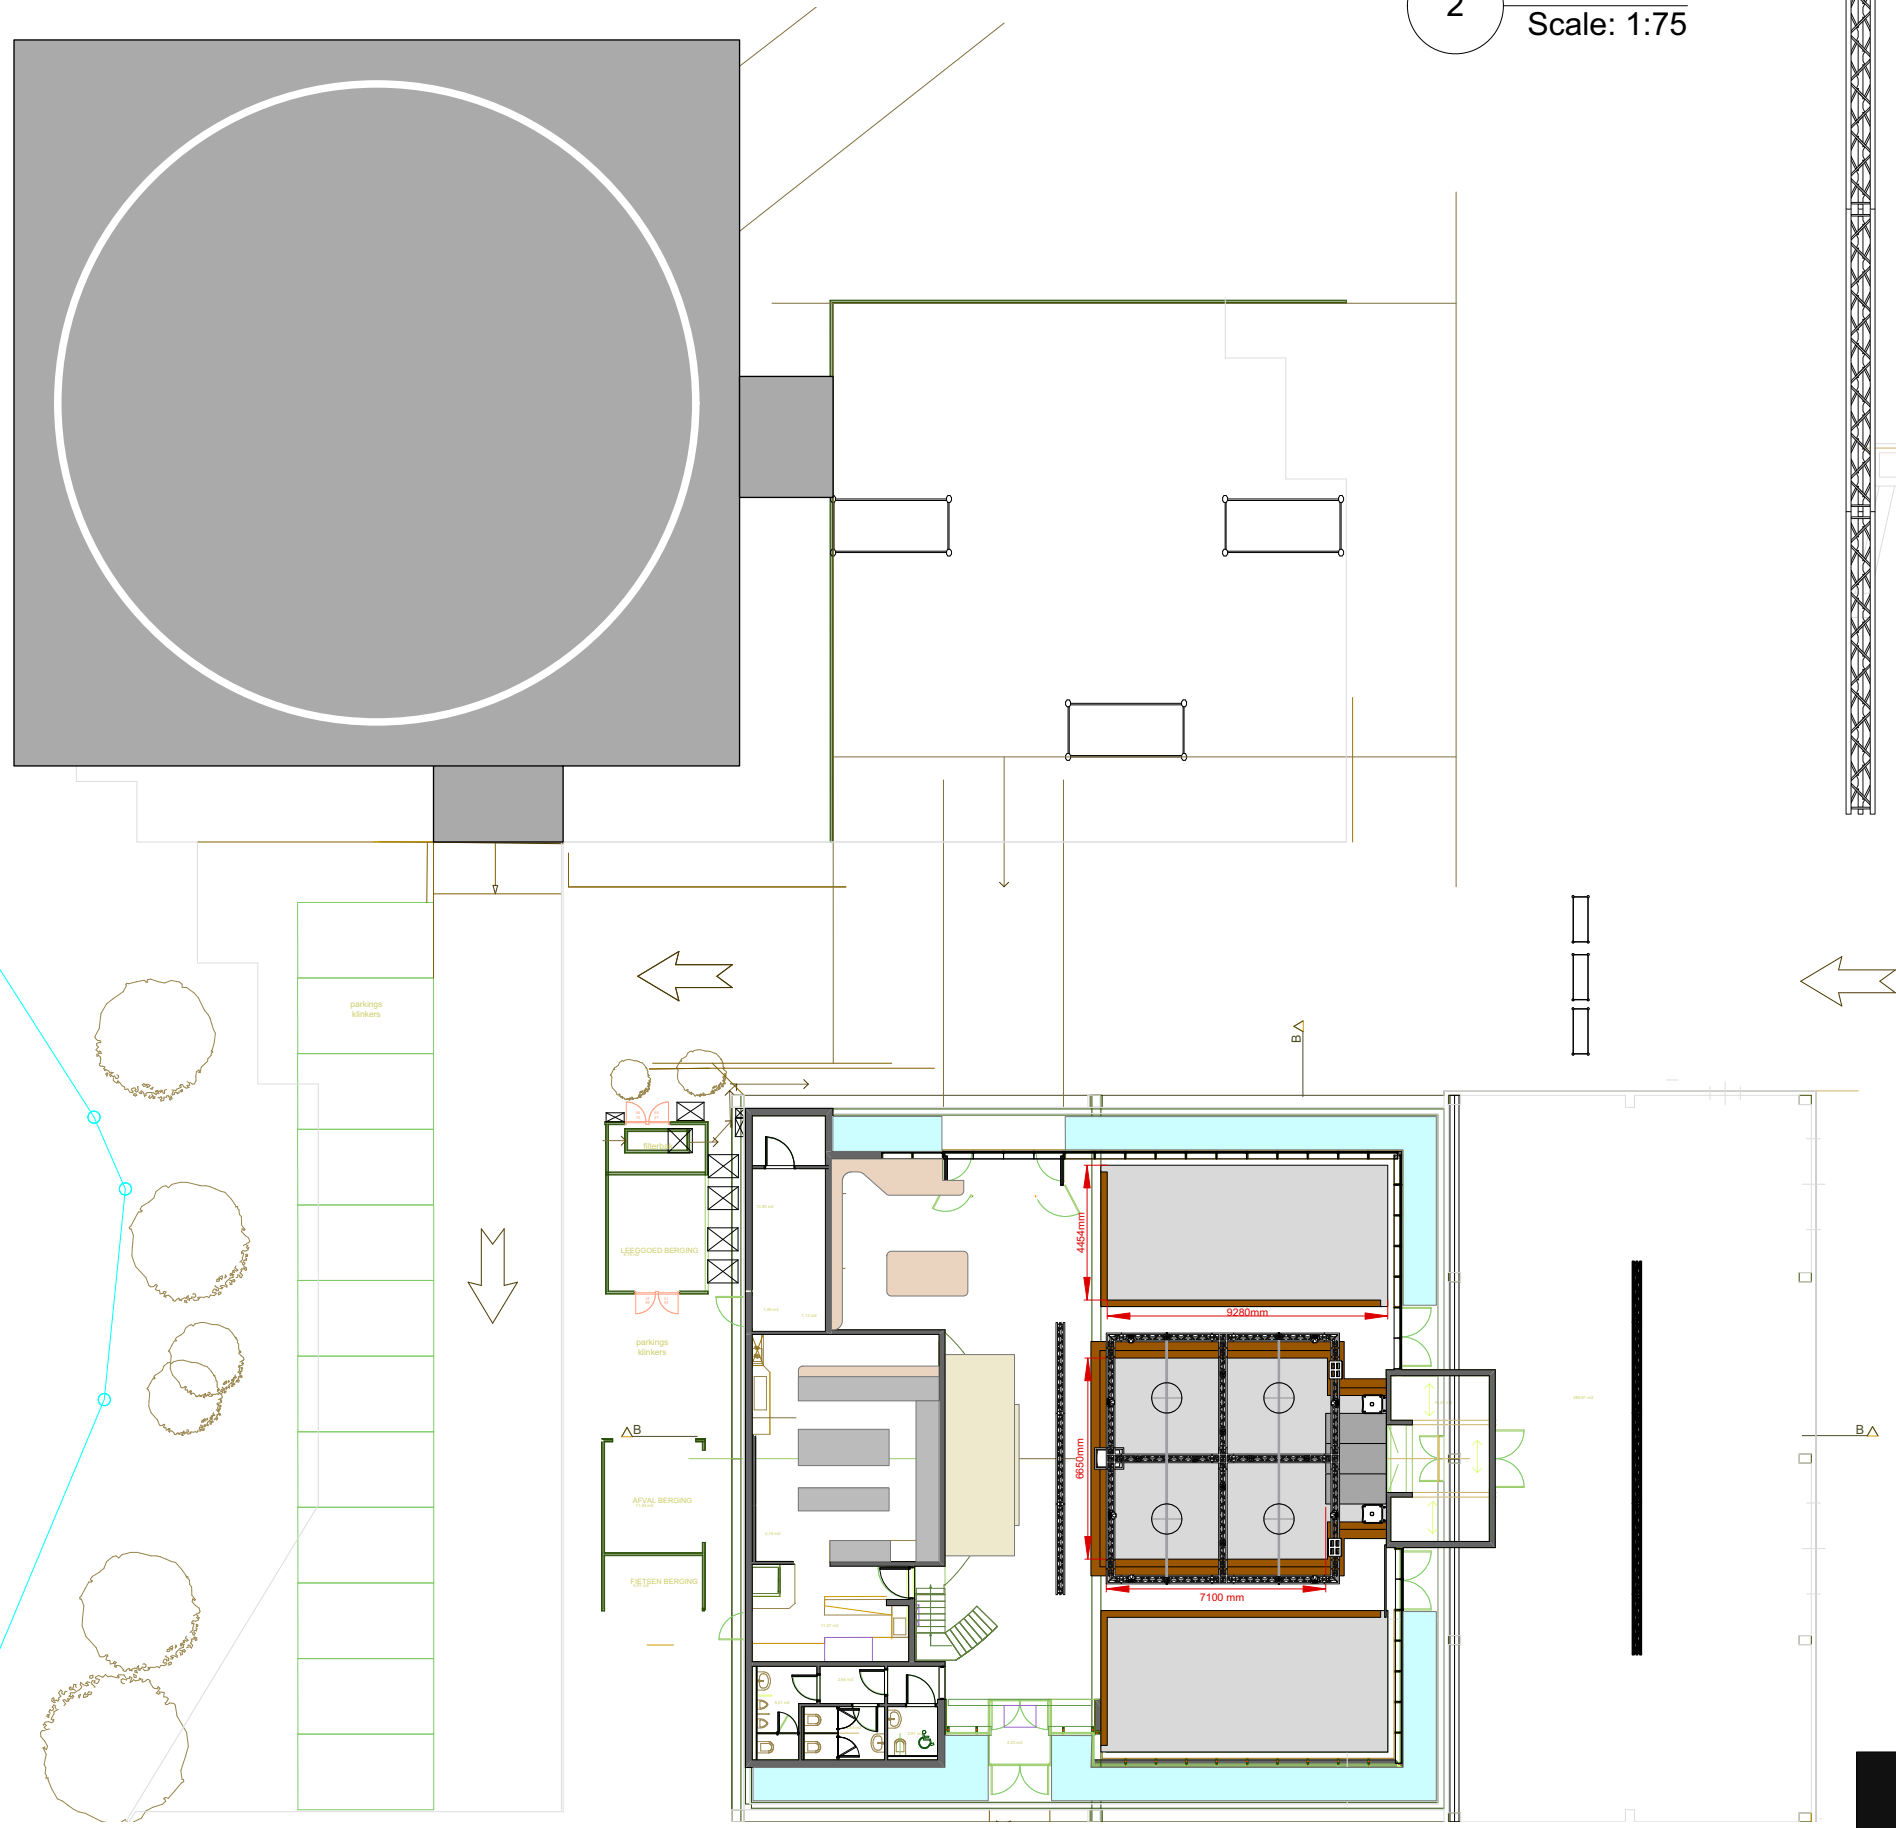

Topview

2 TRUSS
Scale: 1:75

Standard Rigging & trussing
 1 x Truss X30D Black 9m00
 1 x Trussstructure X30D Black 7m71 x 8m29
 Details >> See plans

Standard Lighting kit

- ⊙ 08 x Luxibel B1 (17 chn)
- ⊙ 04 x Luxibel B3 (17 chn)
- ⊙ 08 x Luxibel B narrow (16 chn)
- ⊙ 01 x Luxibel B panel 120 (1 chn)
- ⊙ 04 x LED Chandelier
- DF 50 01 x DF50 Hazer

Standard Audio Kit

- ⊙ 02 x 02 x QSC KLA 12
- ⊙ 02 x QSC KLA 181
- ⊙ 1 x DJ Kit : 1 x DJM-900 nexus + 2 x CDJ-2000 nexus

Standard Video Kit

- ⊙ 01 x Epson EB-L1405 U
- ⊙ 01 x RollUp Screen (Remote), Size = 5m40W x 3m90H