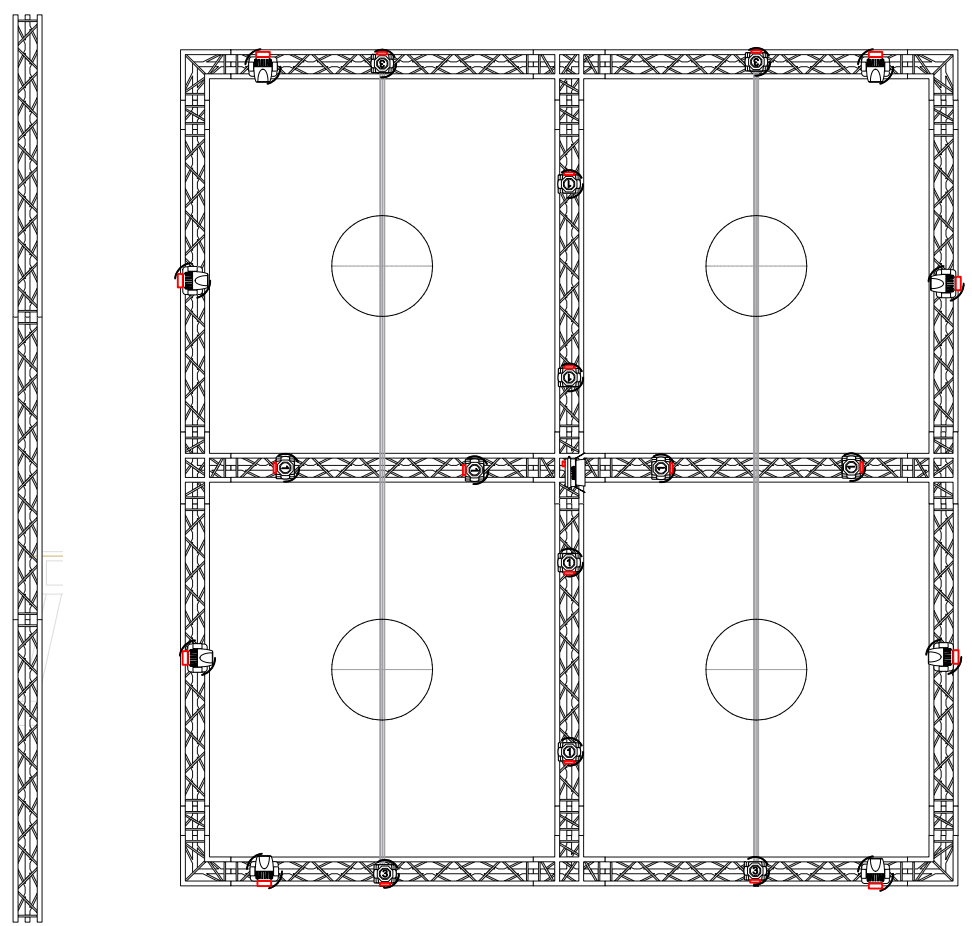

Topview

2 TRUSS
Scale: 1:75

Standard Rigging & trussing
 1 x Truss X30D Black 9m00
 1 x Trussstructure X30D Black 7m71 x 8m29
 Details >> See plans

Standard Lighting kit

- ⊙ 08 x Luxibel B1 (17 chn)
- ⊙ 04 x Luxibel B3 (17 chn)
- ⊙ 08 x Luxibel B narrow (16 chn)
- ⊙ 01 x Luxibel B panel 120 (1 chn)
- ⊙ 04 x LED Chandelier
- DF 50 01 x DF50 Hazer

Standard Audio Kit

- ⊙ 02 x 02 x QSC KLA 12
- ⊙ 02 x QSC KLA 181
- ⊙ 1 x DJ Kit : 1 x DJM-900 nexus + 2 x CDJ-2000 nexus

Standard Video Kit

- ⊙ 01 x Epson EB-L1405 U
- ⊙ 01 x RollUp Screen (Remote), Size = 5m40W x 3m90H