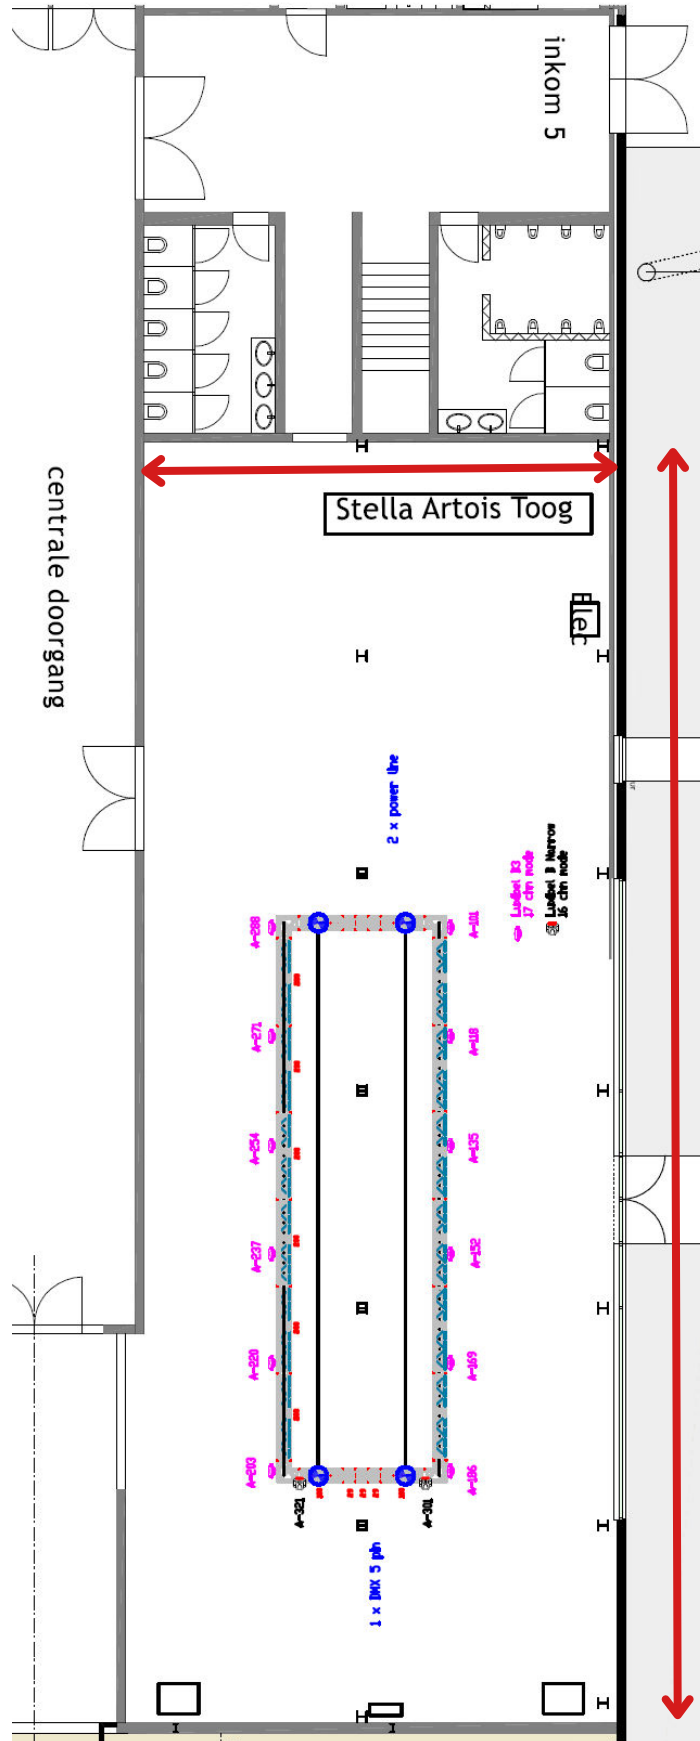

FLEX 9 - FOYER

infofiche

Infofiche

FLEX 9 – FOYER

AED Studios

300M²

LOCATED NEAR THE ENTRANCE

IDEAL RECEPTION OR BREAKOUT ROOM

LIGHT & SOUND INSTALLATION

Located at the main entrance to the site, this beautiful venue features an equipped bar and spacious terrace. Moreover, the venue is equipped with a professional lighting and sound system. This space is suitable for all your receptions and parties.

Infofiche

FLEX 9

FLOOR PLAN

FLEX 9

ALL DIRECTION: