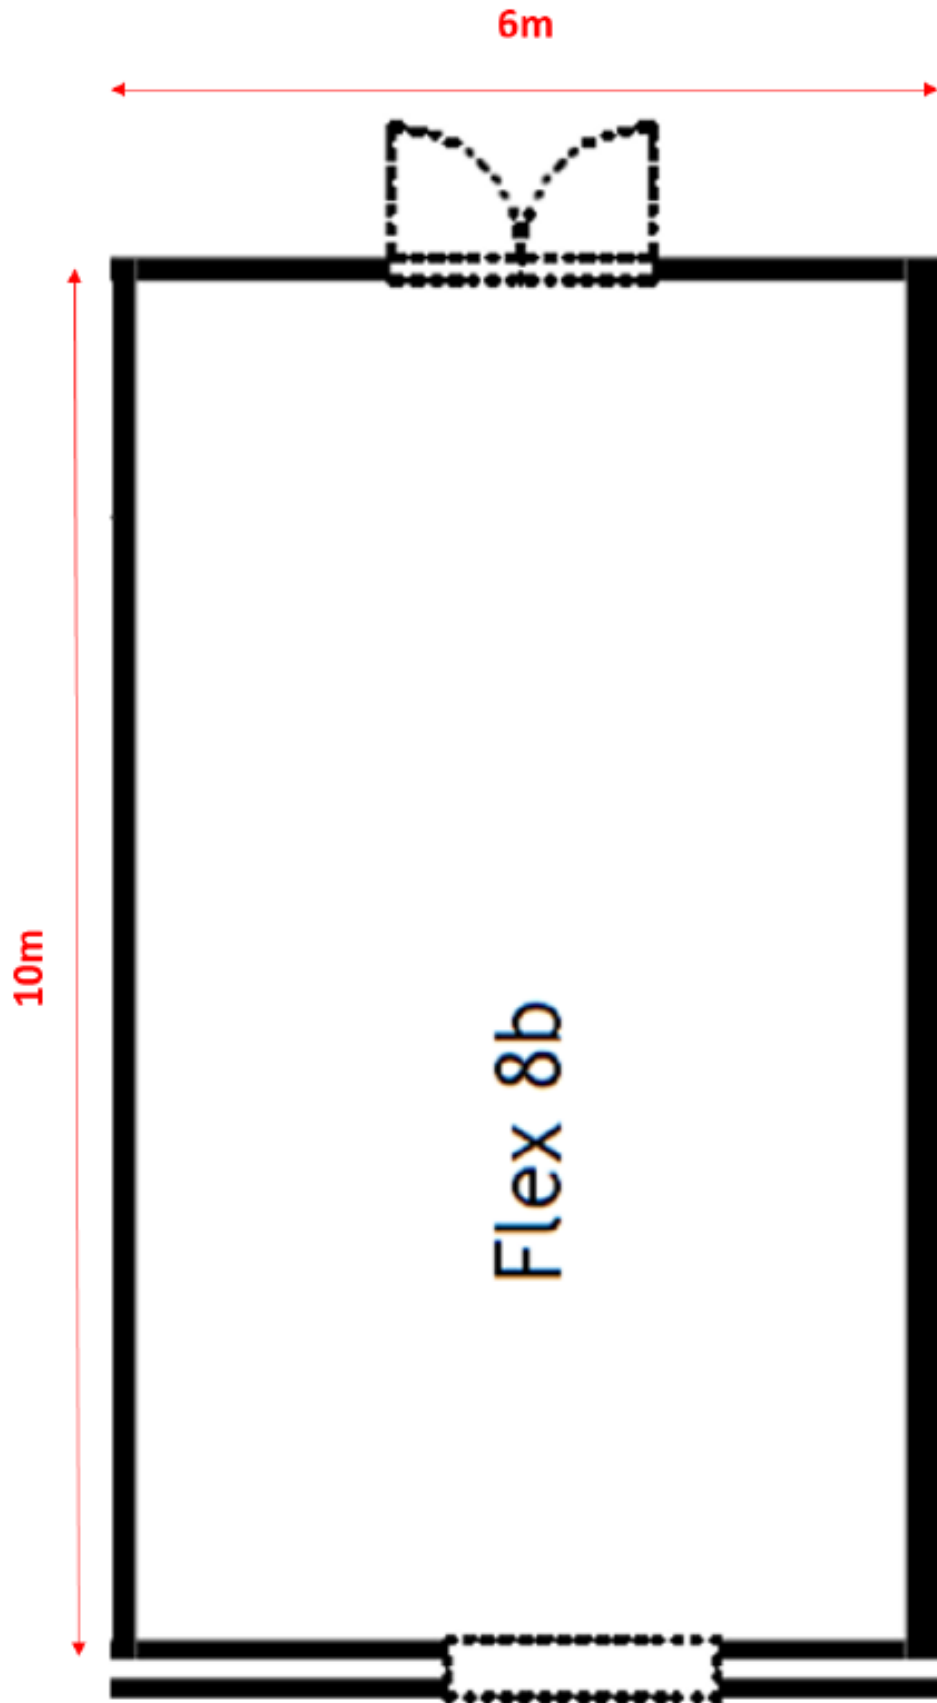

FLEX 8B

infociche

Infofiche

FLEX 8B

60M²

WIFI

FURNITURE

MEETING & PRESENTATION FACILITIES

Flex 8B is a well-equipped room that's perfect for educational or training purposes. Designed to resemble a traditional classroom, it features large tables and comfortable chairs to accommodate a group of learners. With a projection screen, it's easy to display visual aids or present slideshows to aid in learning. What sets Flex 8B apart is its spectacular view of the outside world, providing a refreshing and stimulating atmosphere for learners. Whether you're conducting a training session or a classroom lecture, Flex 8B provides a comfortable and stimulating learning environment that is conducive to learning and success

Infofiche

FLEX 8B

FLOOR PLAN

FLEX 8B