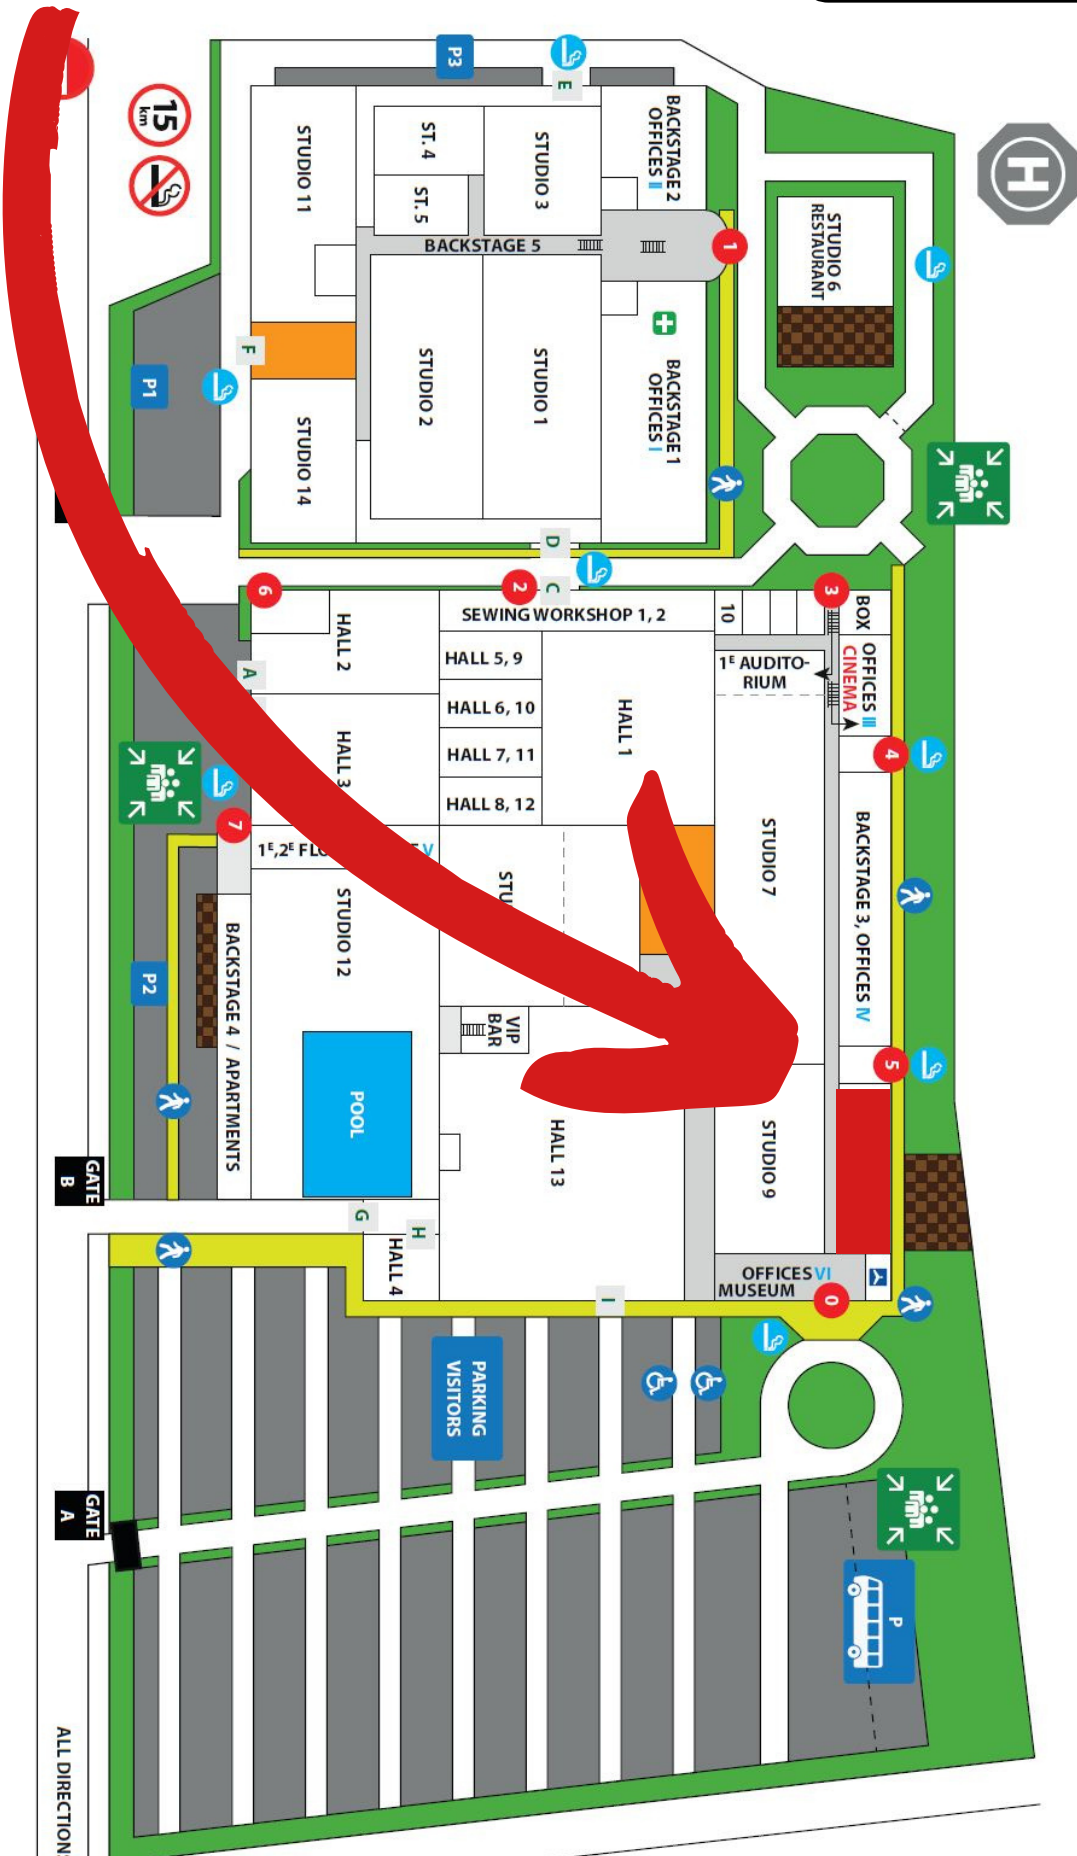

FLEX 10

infociche

Infofiche

FLEX 10

300M²

AED Studios

Introducing Flex 10: A spacious 300sqm multifunctional space situated on the second floor, offering a picturesque view of the lush green surroundings. Ideal for various events, meetings, and creative endeavors, Flex 10 combines ample room with serene ambiance, providing an inspiring setting for your next gathering. Experience versatility and natural beauty harmoniously integrated at Flex 10.

Infofiche

FLEX 10

FLOOR PLAN

FLEX 10 2ND FLOOR

ALL DIRECTION: