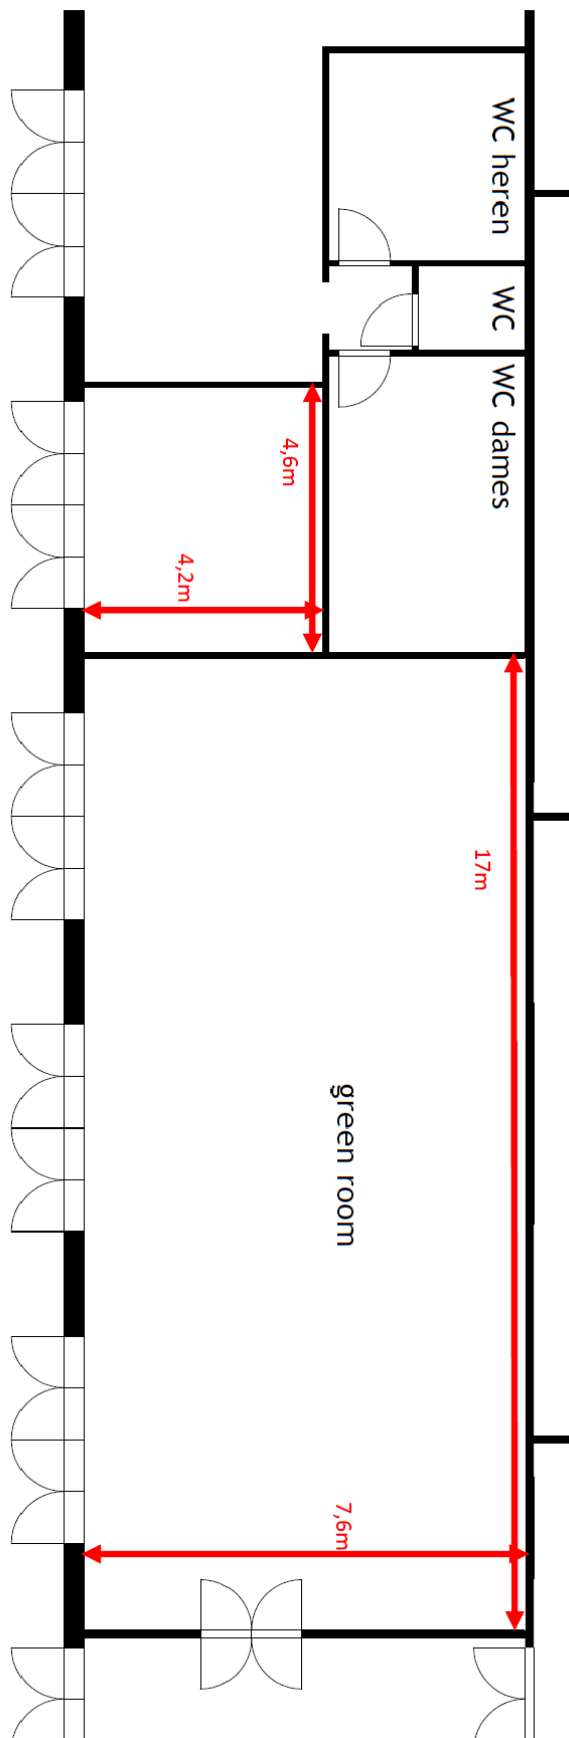

# FLEX 12

150M<sup>2</sup>

Introducing Flex 12: A versatile 150sqm multifunctional space conveniently located on the ground floor, featuring a charming terrace. Perfect for workshops, production offices, crew catering, and more, Flex 12 offers flexibility and convenience in a welcoming setting.

# FLEX 12

## FLOOR PLAN