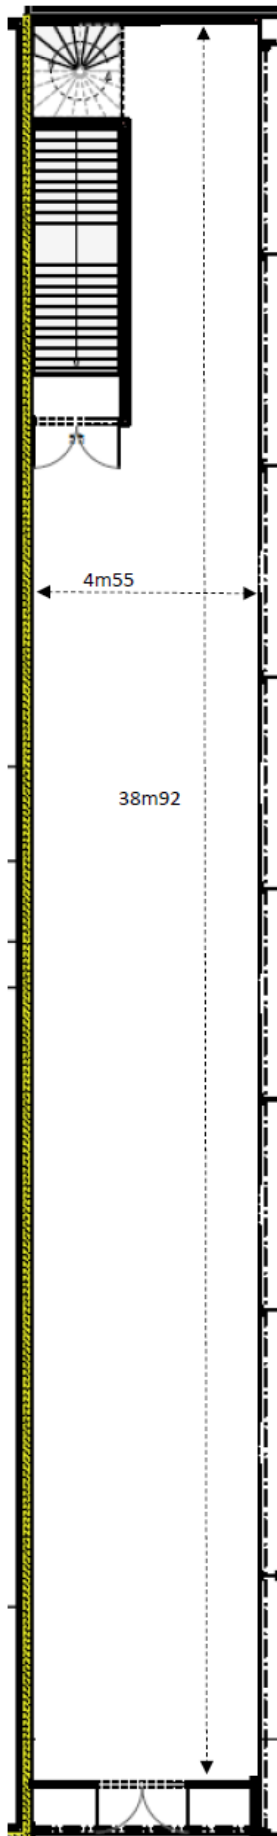

FLEX 13

infociche

Infofiche

FLEX 13

177M²

Introducing Flex 13: A versatile 177sqm multifunctional space situated on the first floor, complemented by a cozy terrace on the second floor. Perfect for breakouts, workshops, production offices, crew catering, and more, Flex 13 offers flexibility and convenience in a comfortable atmosphere. Whether you're seeking a space for brainstorming sessions or logistical coordination, Flex 13 provides the ideal setting for your needs.

Infofiche

FLEX 13

FLOOR PLAN

FLEX 13 1ST FLOOR