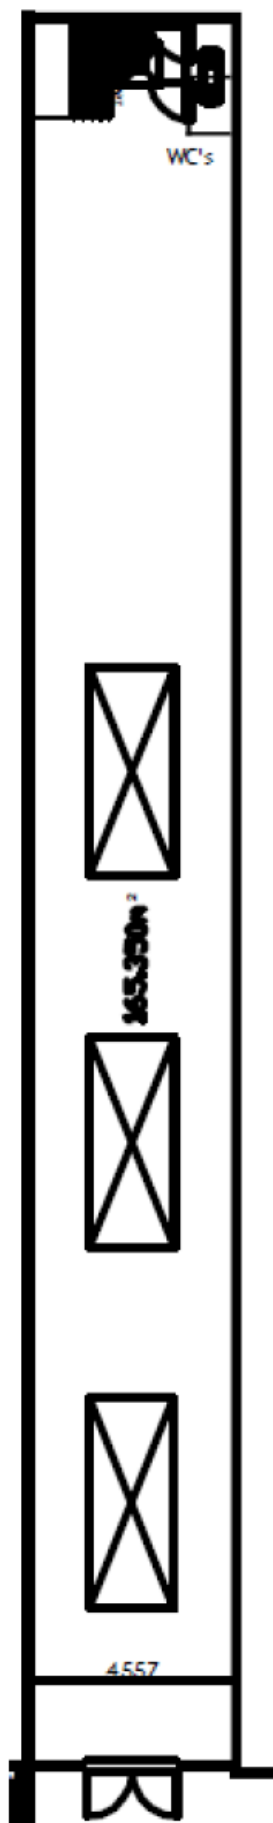

FLEX 14

infociche

Infofiche

FLEX 14

177M²

AED Studios

Introducing Flex 14: A versatile 177sqm multifunctional space situated on the second floor, complemented by a cozy terrace. Perfect for breakouts, workshops, production offices, crew catering, and more, Flex 14 offers flexibility and convenience in a comfortable atmosphere.

Infofiche

FLEX 14

FLOOR PLAN

FLEX 14 2ND FLOOR