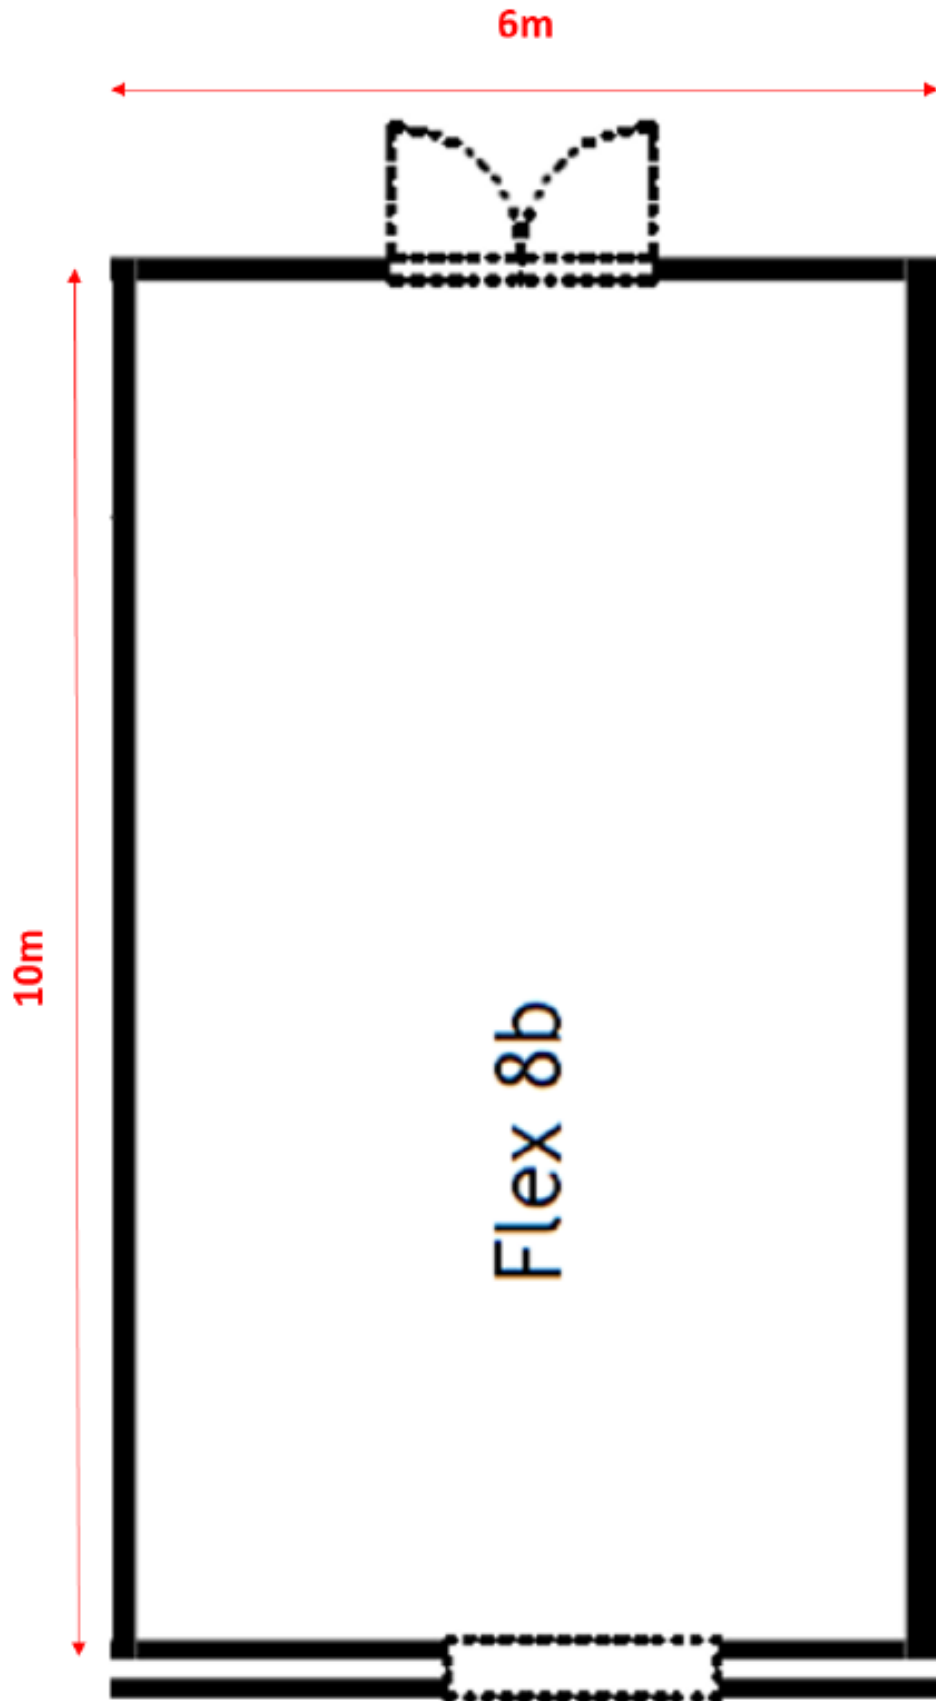

MEETING & PRESENTATION FACILITIES

Flex 8B is a well-equipped room that's perfect for educational or training purposes. Designed to resemble a traditional classroom, it features large tables and comfortable chairs to accommodate a group of learners. With a projection screen, it's easy to display visual aids or present slideshows to aid in learning. What sets Flex 8B apart is its spectacular view of the outside world, providing a refreshing and stimulating atmosphere for learners. Whether you're conducting a training session or a classroom lecture, Flex 8B provides a comfortable and stimulating learning environment that is conducive to learning and success

Infofiche

FLEX 8B

FLOOR PLAN

Infofiche

FLEX 8B