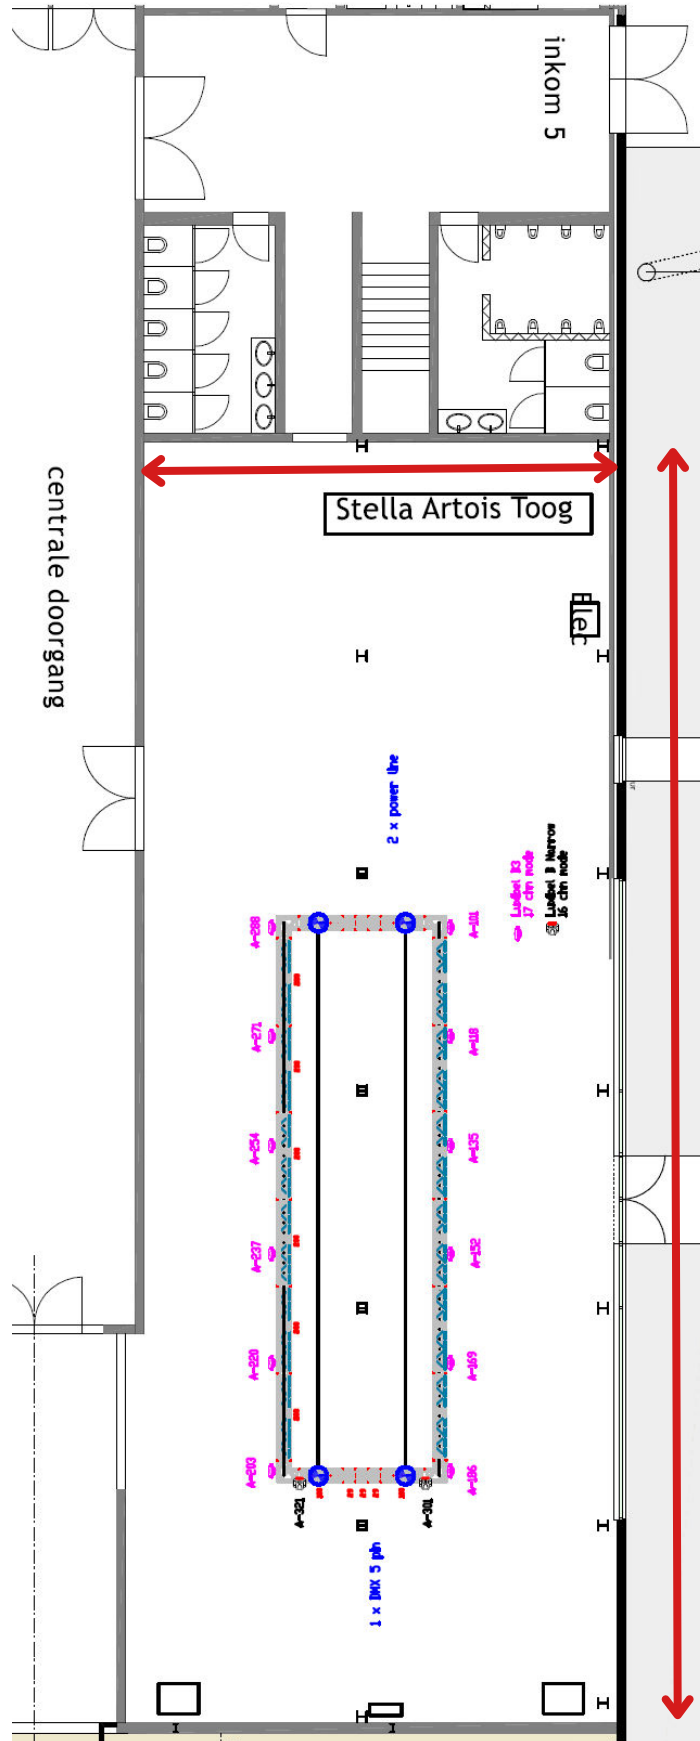

FLEX 9 - FOYER

infofiche

Infofiche

FLEX 9 – FOYER

AED Studios

300M²

LOCATED NEAR THE ENTRANCE

IDEAL RECEPTION OR BREAKOUT ROOM

LIGHT & SOUND INSTALLATION

Located at the main entrance to the site, this beautiful venue features an equipped bar and spacious terrace. Moreover, the venue is equipped with a professional lighting and sound system. This space is suitable for all your receptions and parties.

Infofiche

FLEX 9

FLOOR PLAN

FLEX 9