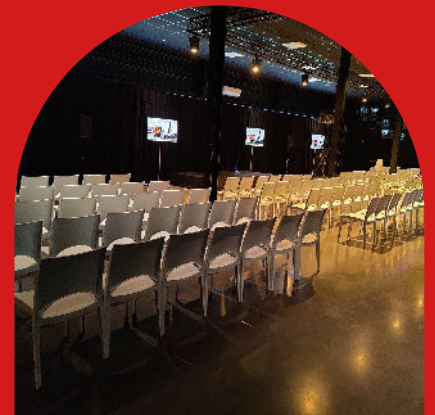

FLEX 9 - FOYER

infofiche

Infofiche

FLEX 9 – FOYER

AED Studios

300M²

LOCATED NEAR THE ENTRANCE

IDEAL RECEPTION OR BREAKOUT ROOM

LIGHT & SOUND INSTALLATION

Located at the main entrance to the site, this beautiful venue features an equipped bar and spacious terrace. Moreover, the venue is equipped with a professional lighting and sound system. This space is suitable for all your receptions and parties.