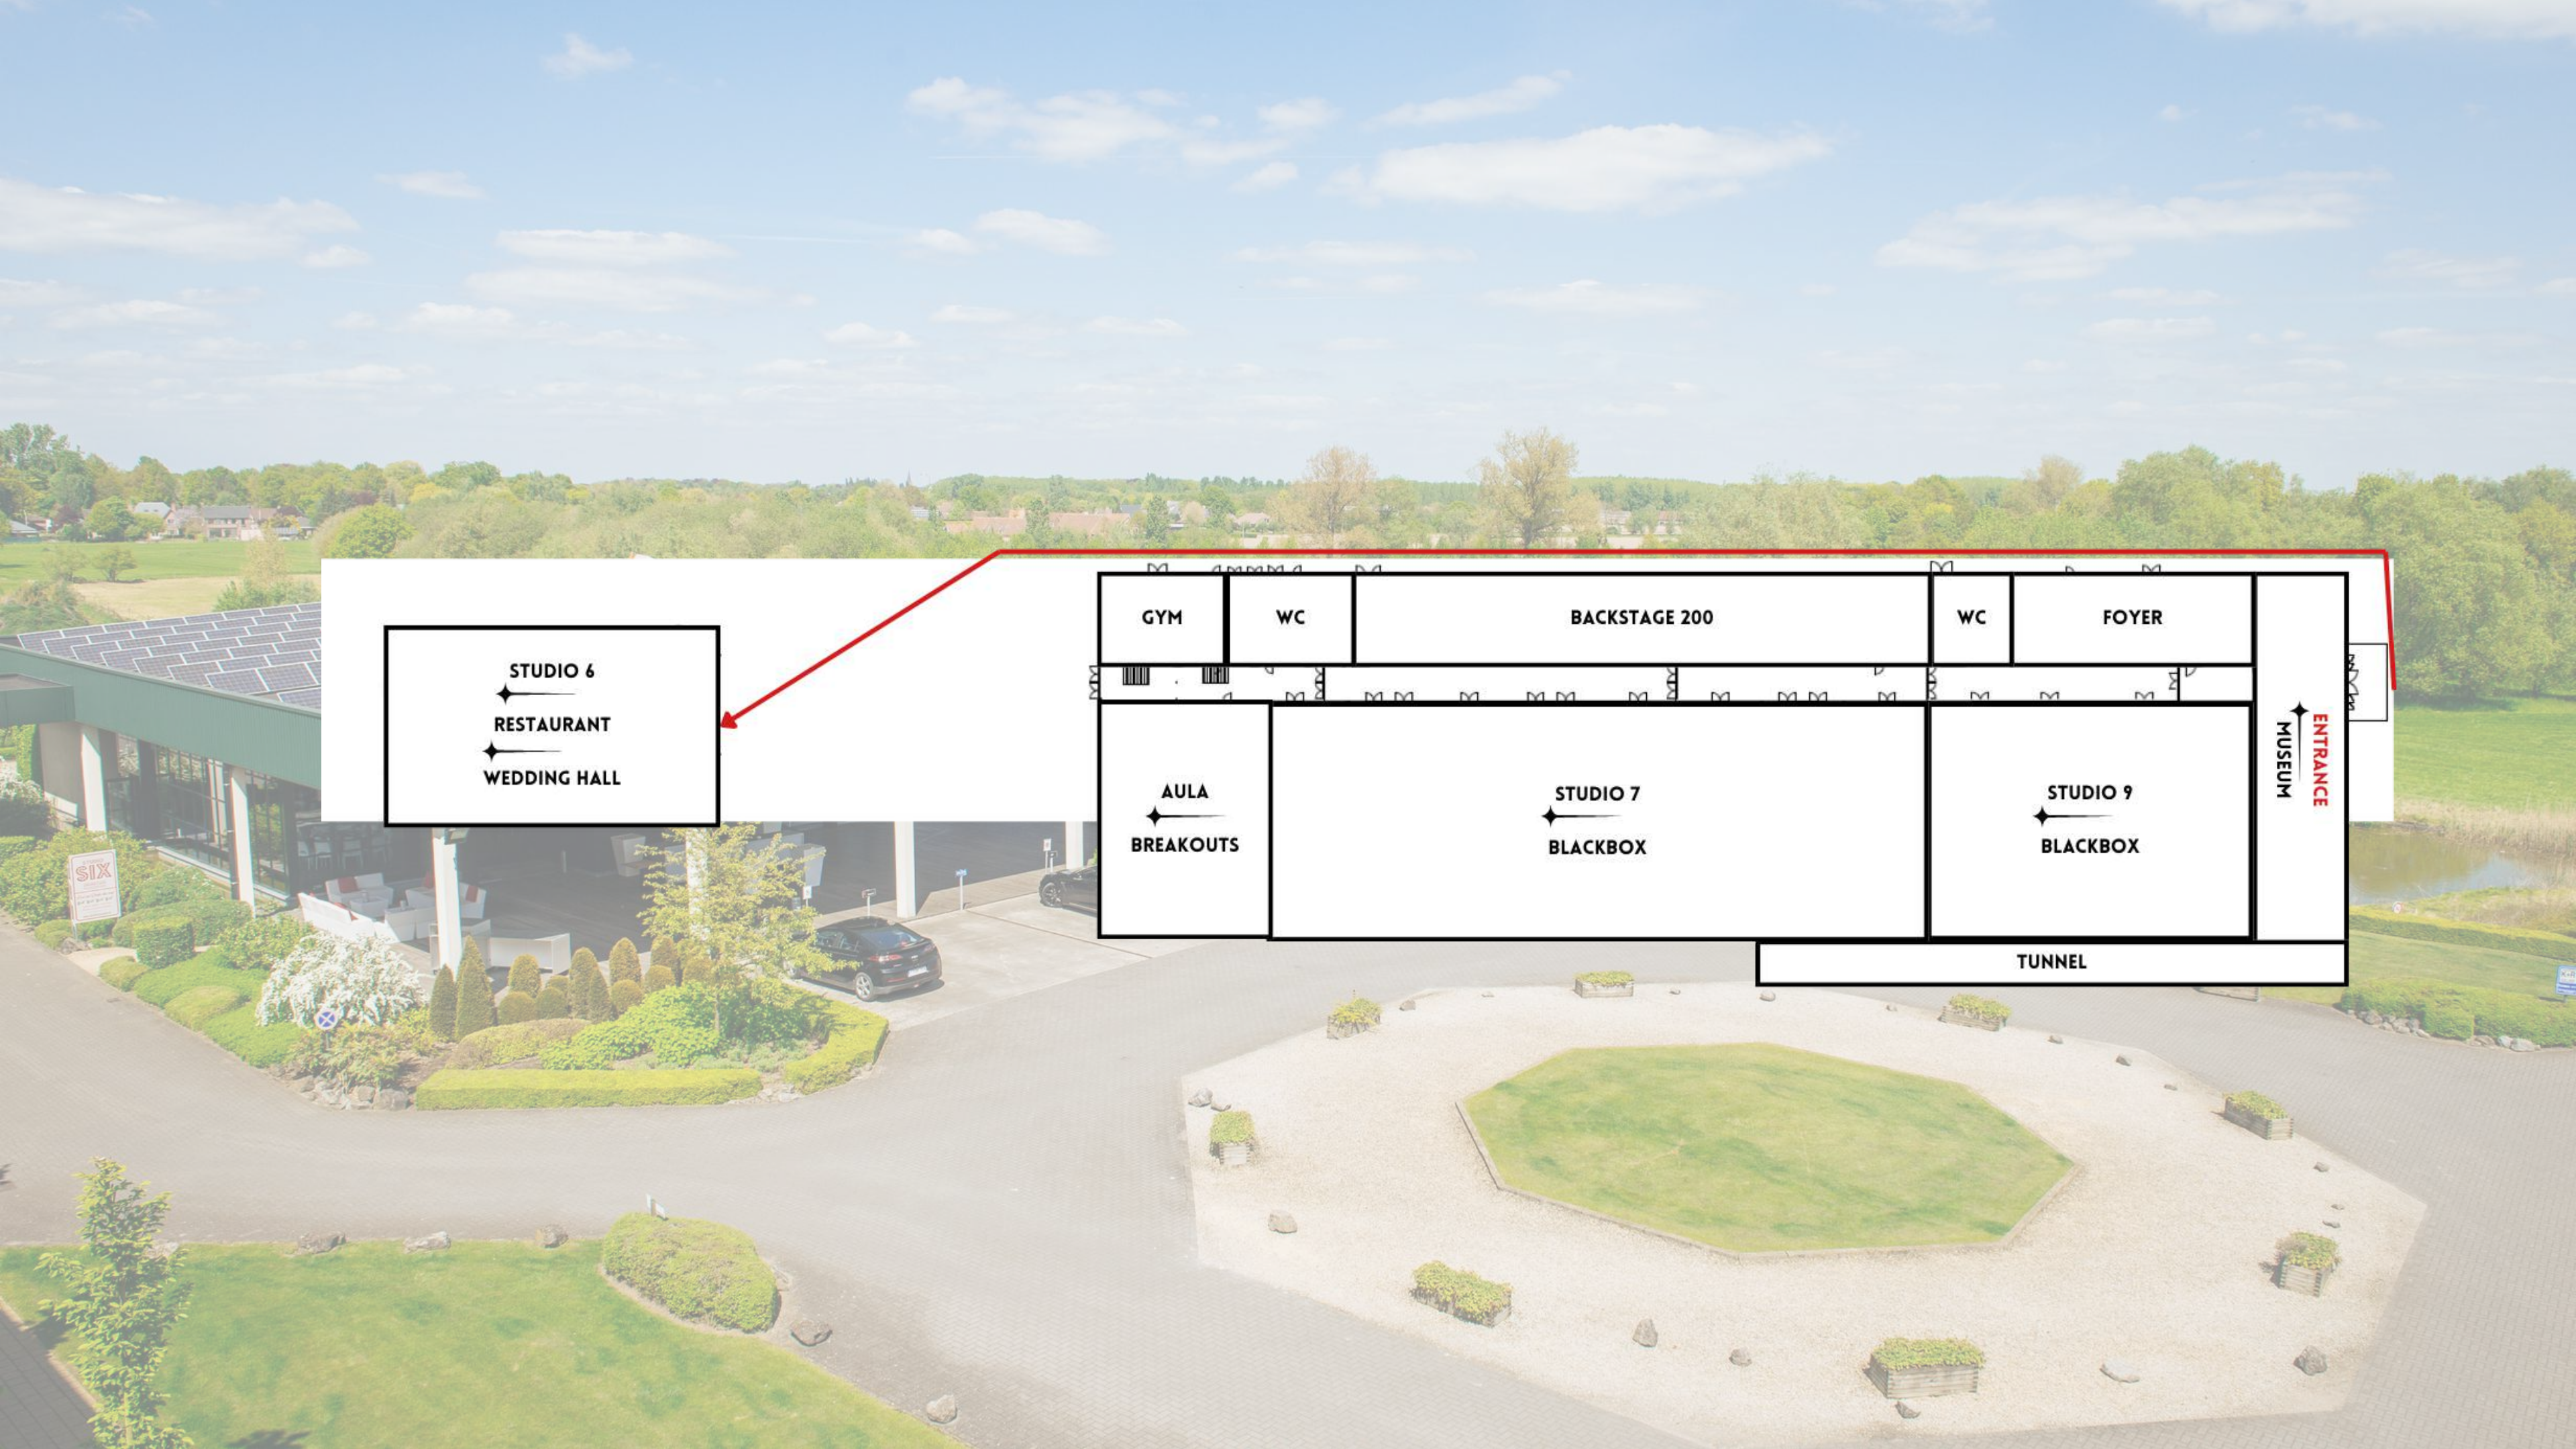

STUDIO 6
RESTAURANT
WEDDING HALL