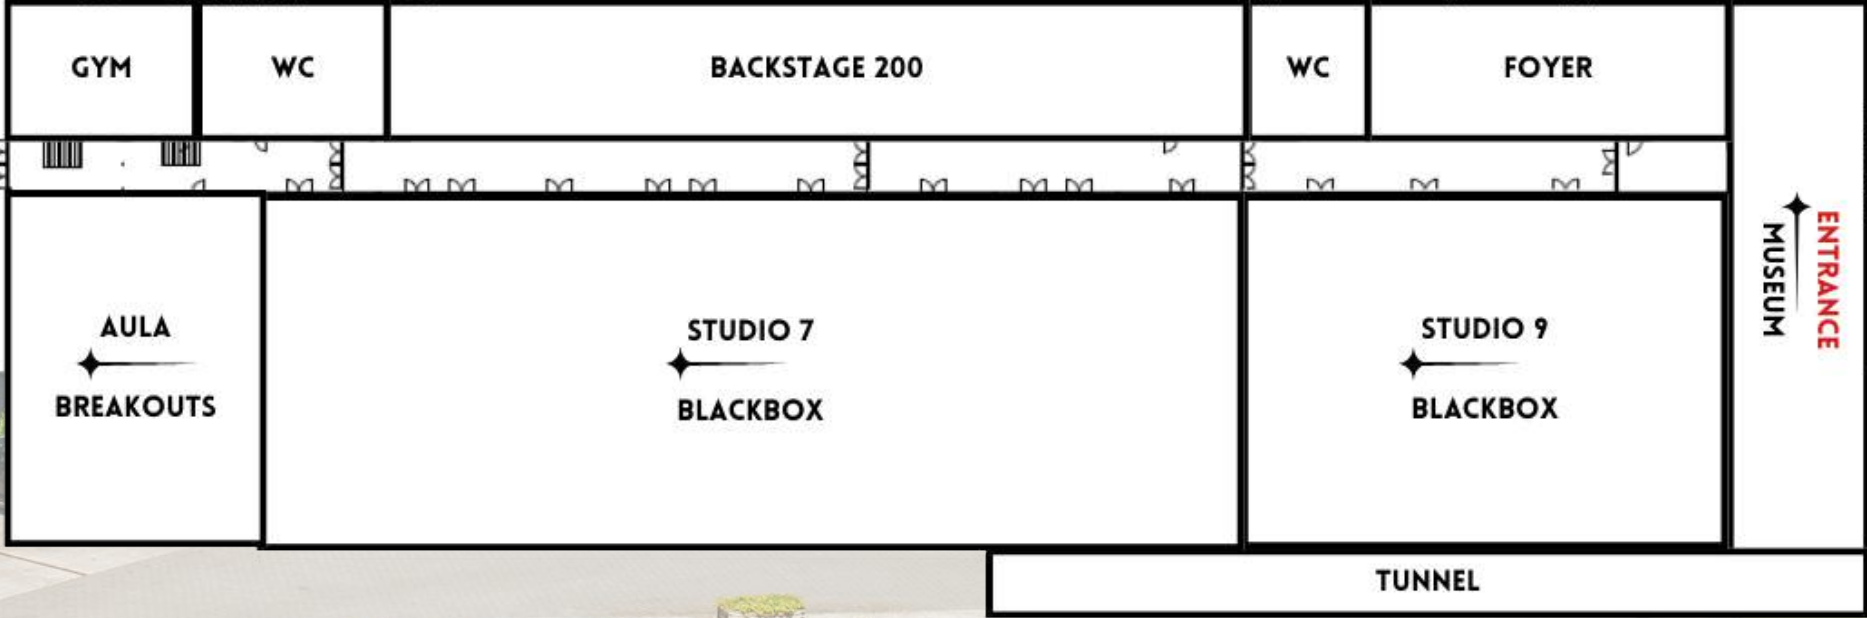

The presence of a fully equipped kitchen and bar make Studio Six the perfect venue for all your receptions, dinners and parties.

Surface area:
288m² (12m x 24m)

Capacity:
Plenary: 100 people
Walking dinner: 200 persons
Seated dinner: 150 persons
Concert: 400 persons

Fully equipped kitchen & bar

Professional lighting and sound system

Professional video projection

Air conditioning and heat pump

Separate VIP area of 50m² in the studio

STUDIO 6
RESTAURANT
WEDDING HALL

STUDIO 6 - PACKAGES