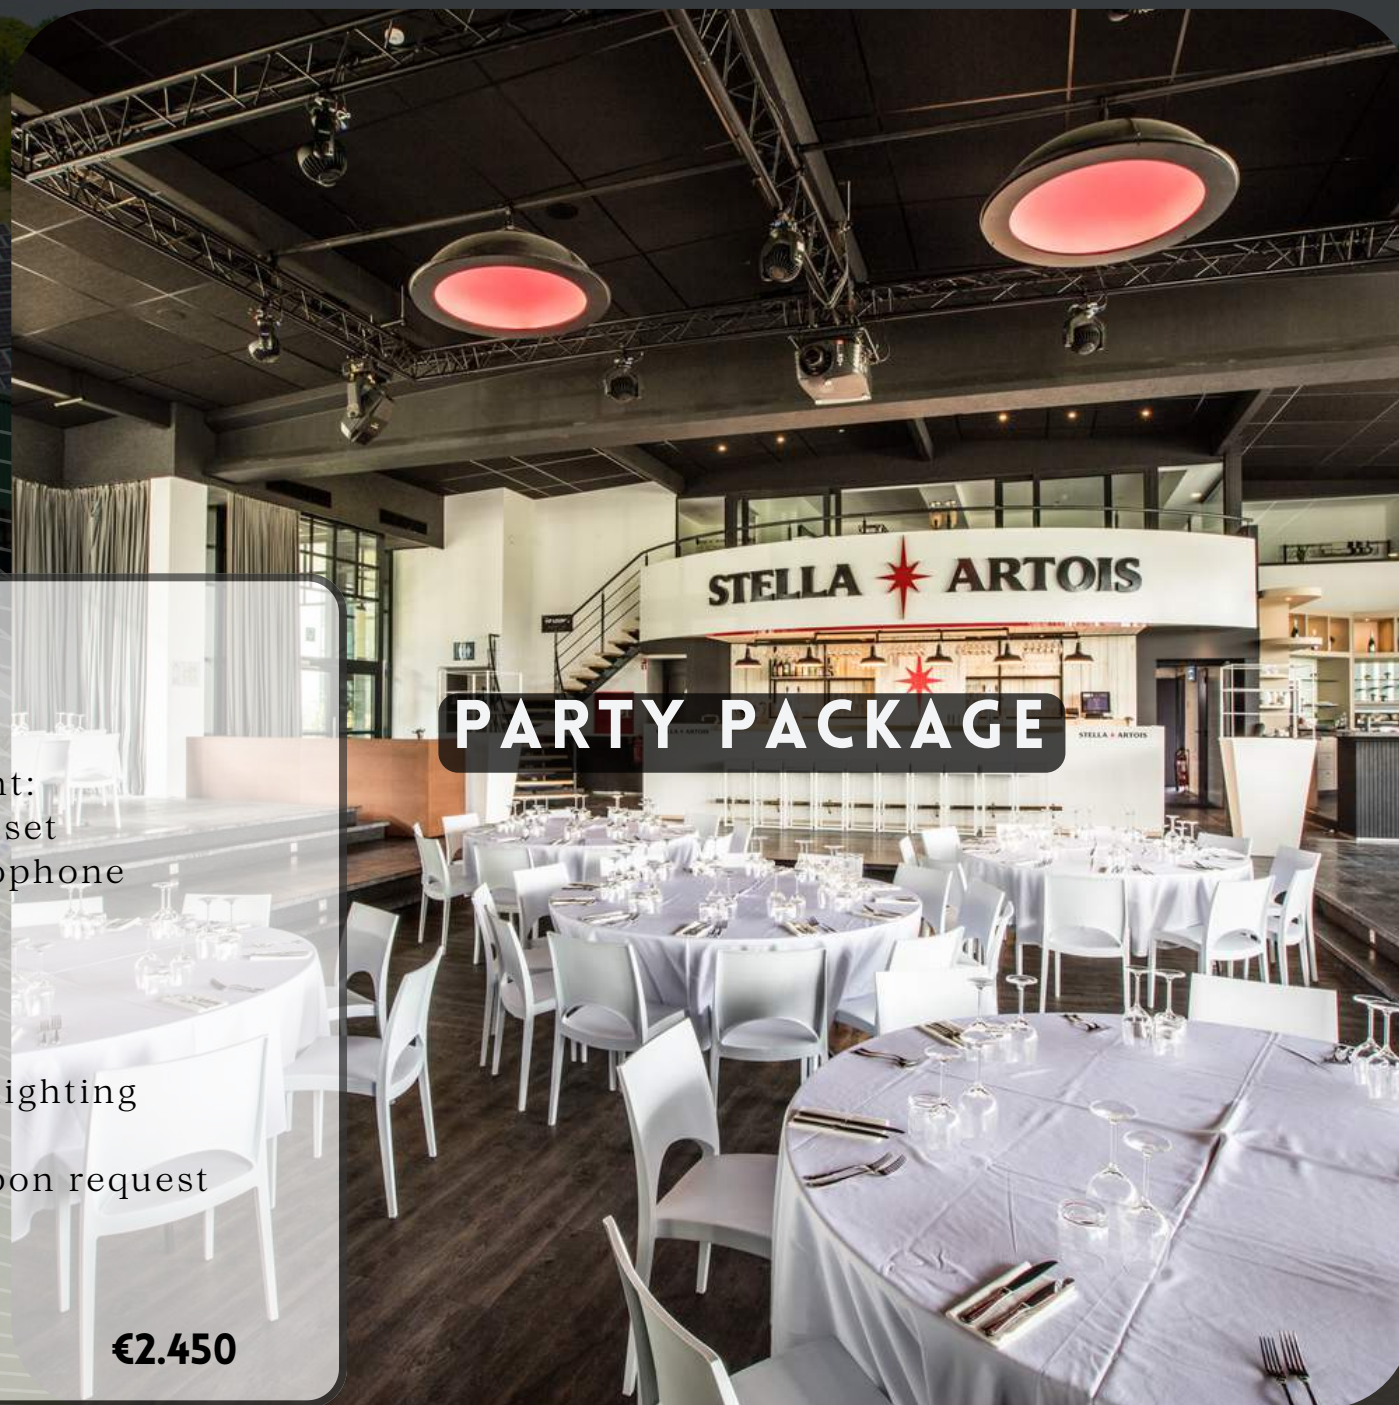

The presence of a fully equipped kitchen and bar make Studio Six the perfect venue for all your receptions, dinners and parties.

Surface area:
288m² (12m x 24m)

Capacity:
Plenary: 100 people
Walking dinner: 200 persons
Seated dinner: 150 persons
Concert: 400 persons

Fully equipped kitchen & bar

Professional lighting and sound system

Professional video projection

Air conditioning and heat pump

Separate VIP area of 50m² in the studio

STUDIO 6
RESTAURANT
WEDDING HALL

STUDIO 6 - PACKAGES